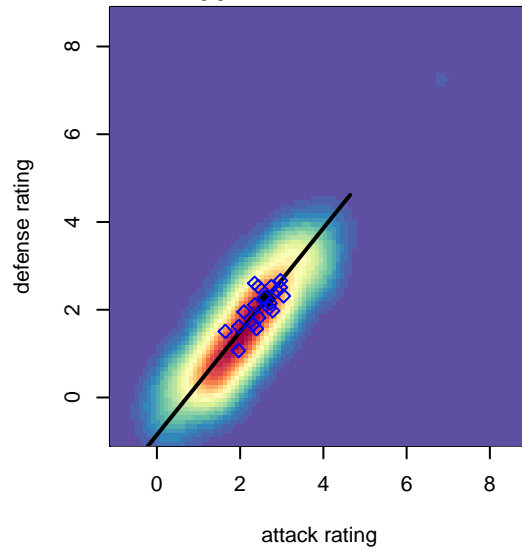

**attack and defense rating
relative to others at age
and all opponents in last 13 months**