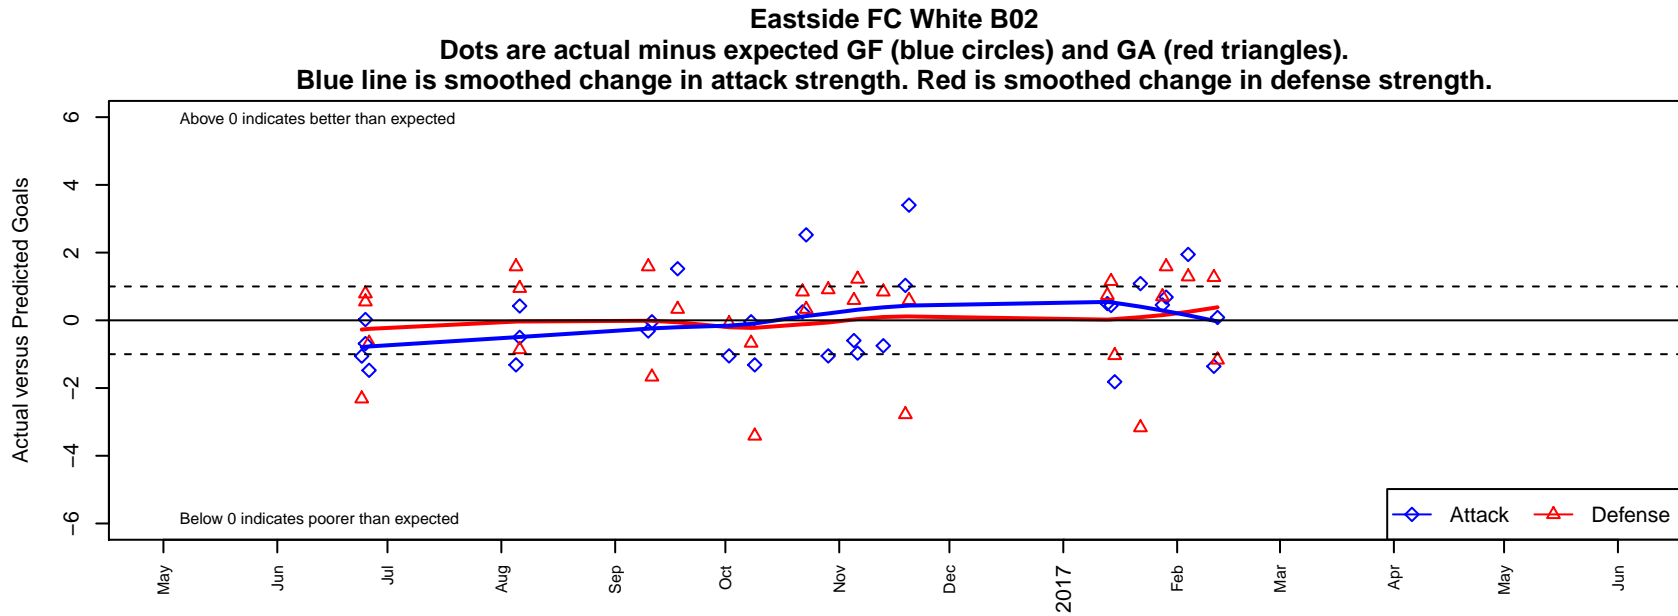

**attack and defense variance (black dot)
relative to other teams
and top 10 in region**

**attack and defense rating
relative to others at age
and all opponents in last 13 months**

Eastside FC White B02

Eastside FC
Preston, WA
B02 total strength=1505
attack=14.04 defense=9.45
fall league = RCL B02 Div 2

alt names used:
Eastside FC B02 White
Eastside FC B02 White B
Eastside FC B02 White B
Eastside FC B02 White
Eastside FC B02 White B

Venues played:
2016 Rainier Challenge Copa U15
2016 Eastside FC Cup BU15
2016 RCL B02 Div 2
2016 PacNW Winter Classic Premier II U15
2016 WYS Presidents Cup B02 Division 1