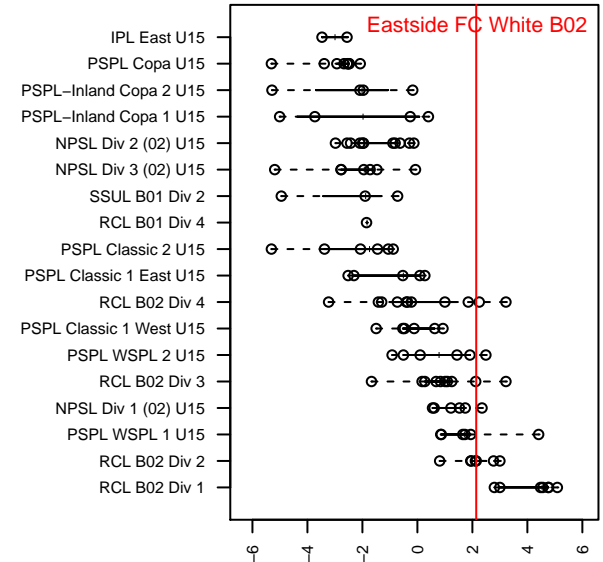

**attack and defense rating
relative to others at age
and all opponents in last 13 months**