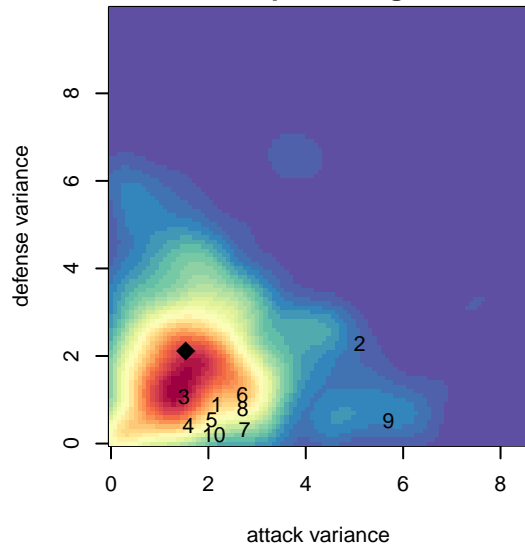

**attack and defense variance (black dot)
relative to other teams
and top 10 in region**