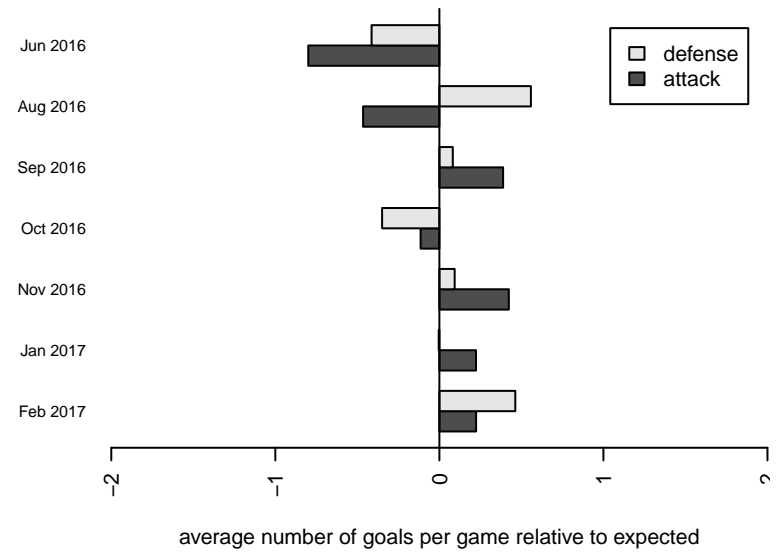

Performance relative to 13 month average