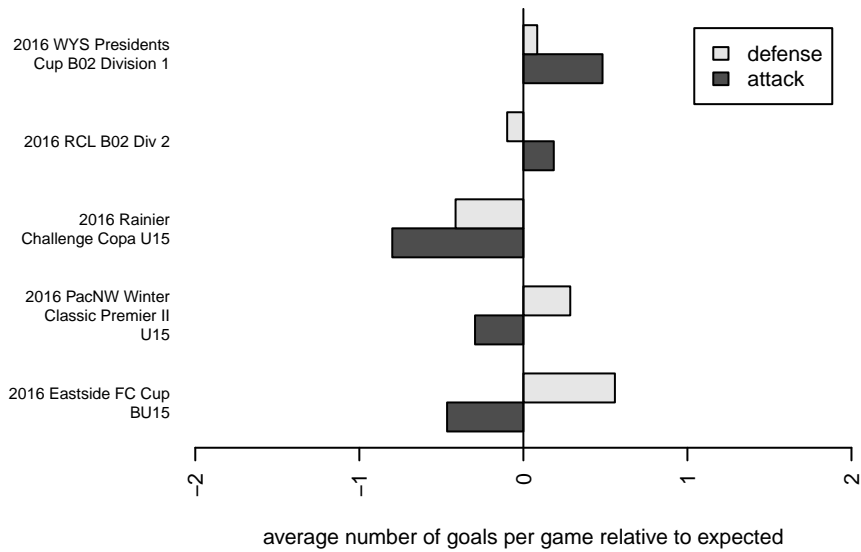

Performance relative to 13 month average